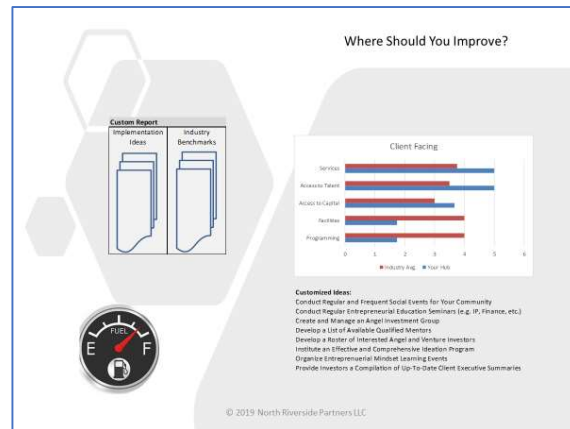

eGauge™

Making Your Entrepreneurial Support Organization..... World Class

A Practical and Comprehensive Approach to Give You....

- A Strength Assessment
- Industry Comparisons and Benchmarks
- Tailored Recommendations