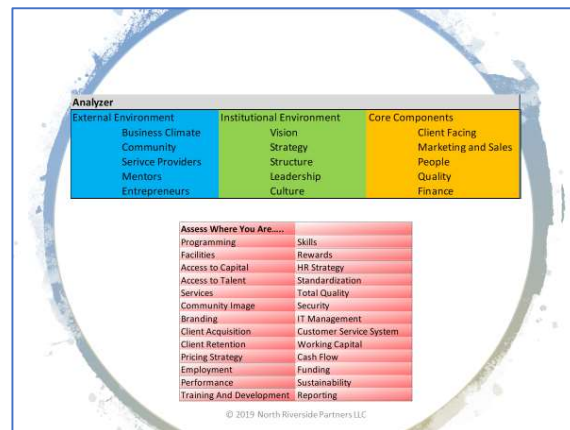

eGauge™

Making Your Entrepreneurial Support Organization..... World Class

A Practical and Comprehensive Approach to Give You....

- A Strength Assessment
- Industry Comparisons and Benchmarks
- Tailored Recommendations