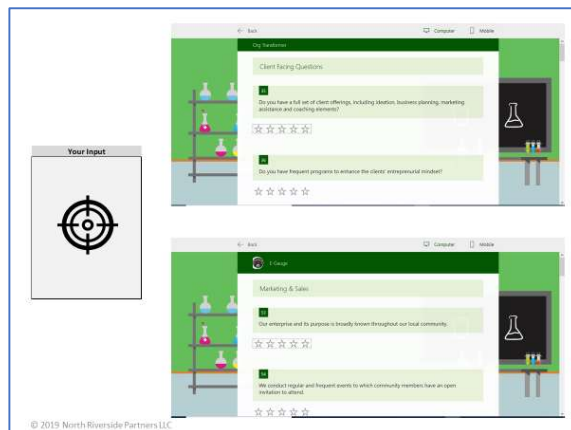

eGauge™

Making Your Entrepreneurial Support Organization..... World Class

A Practical and Comprehensive Approach to Give You....

- A Strength Assessment
- Industry Comparisons and Benchmarks
- Tailored Recommendations