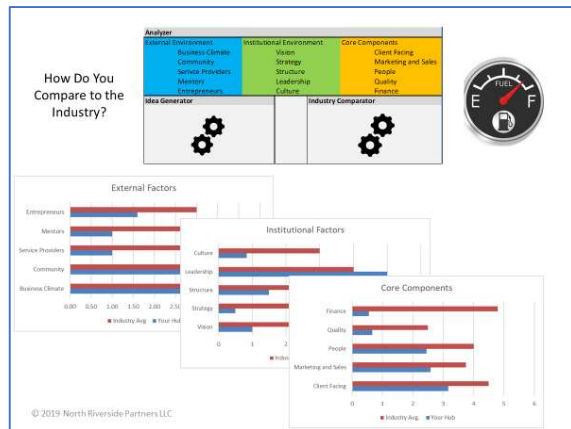

eGauge™

Making Your Entrepreneurial Support Organization..... World Class

A Practical and Comprehensive Approach to Give You....

- A Strength Assessment
- Industry Comparisons and Benchmarks
- Tailored Recommendations